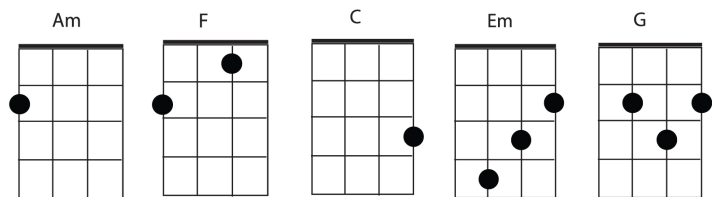

A Sky Full Of Stars

By Coldplay, Released: 2014

Arranged by Eric Guerin

INTRO: **Am F C Em** x2

Am F C Em Am F C Em
Cause you're a sky, cause you're a sky full of stars I'm gonna give you my heart

Am F C Em Am F C Em
Cause you're a sky, cause you're a sky full of stars Cause you light up the path

Am F C Em Am F C Em
I don't care, go on and tear me apart I don't care if you do

Am F C Em Am F C Em
Cause in a sky, cause in a sky full of stars I think I saw you

BREAK: **Am F C Em Am F C Em**

Am F C Em Am F C Em
Cause you're a sky, cause you're a sky full of stars I wanna die in your arms, oh

Am F C Em Am F C Em
Cause you get lighter the more it gets dark I'm gonna give you my heart

Am F C Em Am F C Em
I don't care, go on and tear me apart I don't care if you do

Am F C Em Am F C Em
Cause in a sky, cause in a sky full of stars I think I see you

Am F C Em

I think I see you

OUTRO (KEY CHANGE): **Am F C Em Am F C Em F G Am C F G Am C**

F G Am C F G Am C
Because you're a sky, you're a sky full of stars Such a heavenly view

F G Am C F G Am C/
Such a heavenly view