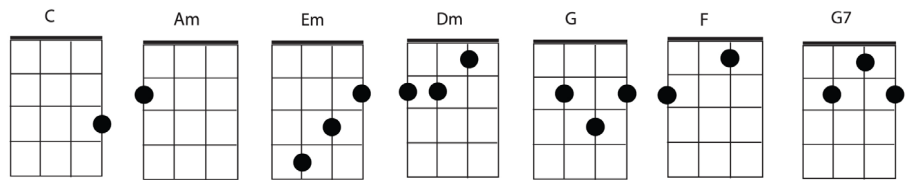

# Bein' Green

By The Muppets, Released: 1970

Arranged by Eric Guerin

**C**

**Am**

It's not easy being green. Having to spend each day the color of the leaves.

**Dm**

**G**

When I think it could be nicer being red, or yellow, or gold,

**C G**

or something much more colorful like that

**C**

**Am**

It's not easy being green. It seems you blend in with so many other ordinary things.

**Am**

But green's the color of spring and green can be cool and friendly-like

**Dm**

**F**

**G**

**G7**

And green can be big like a mountain, or important like a river, or tall like a tree.

**C**