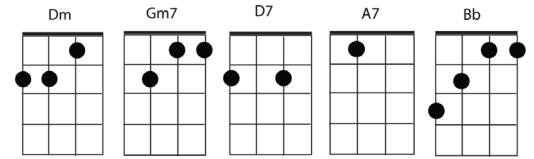

# I Put A Spell On You

By Screamin' Jay Hawkins

Arranged by Eric Guerin

6/8 Time Signature

**INTRO: Dm Gm7 Dm A7/**

**Dm Gm7 Dm D7**  
I put a spell on you... because you're mine

**Gm Gm7 A7 A7**  
You better stop the things you do...I tell you... I ain't lyin'... I ain't lyin'

**Dm D7**  
You know I can't stand it... you're running around, you know better now

**Gm7 Bb**  
I can't stand it cause you put me down, oh no

**Dm A7 Dm A7**  
I put a spell on you... because you're mine

**INTERLUDE: Dm Gm7 Dm D7 Gm7 A7**

**Dm D7**  
You know I love you, I love you... I love you anyhow

**Gm7 Bb**  
And I don't care if you don't want me... I'm yours right now

**Dm A7 Dm A7**  
I put a spell on you... because you're mine... all mine.

**INTERLUDE: Dm Dm**

**Dm D7**  
You know I can't stand it... you're running around, you know better now

**Gm7 Bb**  
I can't stand it cause you put me down, oh no

**Dm A7 Dm A7**  
I put a spell on you... because you're mine