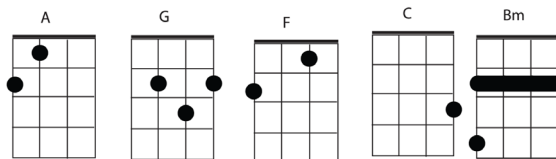

Psycho Killer

Talking Heads

Arranged by Eric Guerin

VERSE 1: Strumming pattern:

A G
 ↓↑ ↓↑ ↓↑ ↓↑ ↓↑ ↓↑ ↓↑ ↓↑
 (1 & 2 & 3 & 4 & 5 & 6 & 7 & 8 &)

A **G** **A** **G**
 I can't seem to face up to the facts, I'm tense and nervous and I can't relax
A **G** **A** **G**
 I can't sleep 'cause my bed's on fire, Don't touch me I'm a real live wire

CHORUS: (island strum each measure until final A & G go back to d-u-d-u strum)

F **G** **A** **A** **F** **G** **C** **C**
 Psycho Killer Q'est que ç'est fa fa fa fa fa fa fa fa far better Run run run run run run run away
F **G** **A** **A** **F** **G** **C** **C**
 Psycho Killer Q'est que ç'est fa fa fa fa fa fa fa fa far better Run run run run run run run away
F **G** **A** **G**
 Oh oh oh oh Ye-ah...Yeah, Yeah, Yeah, Yeah, Yeah

VERSE 2: (same strum as Verse 1)

A **G** **A** **G**
 You start a conversation you can't even finish it. You're talkin' a lot, but you're not sayin' anything.
A **G** **A** **G**
 When I have nothing to say, my lips are sealed. Say something once, why say it again?

[REPEAT CHORUS]

BRIDGE: (8 down / muted strums per chord)

Bm **G** **Bm** **G** **A** **G** **A** **G**
 Ce que j'ai fais, ce soir la Ce qu'elle a dit, ce soir la Realisant mon espoir Je me lance, vers la gloire OK
 (back to same strum as Verse 1)
A **G** **A** **G**
 We are vain and we are blind I hate people when they're not polite.